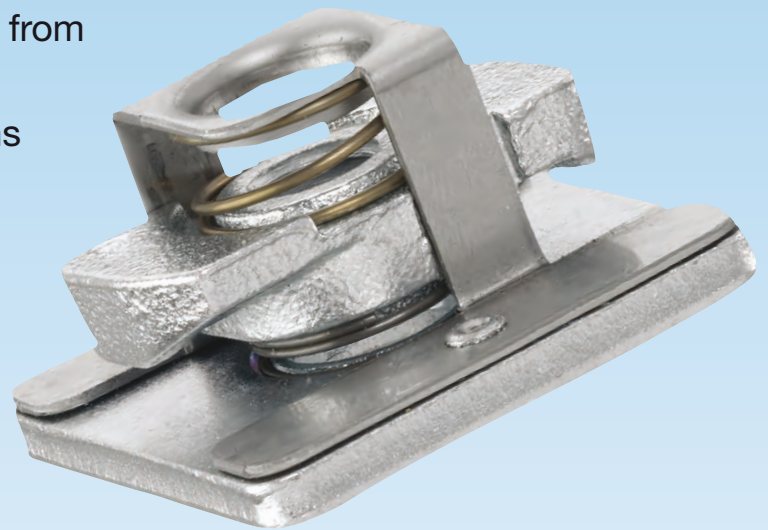

## MÜPRO MPR QUICK fastener

The versatile quick fastener for all common types of rail sections with beaded edge in rail slot

- ▶ Simply snap into rail slot – click and finished
- ▶ For rails with material thicknesses from 2 mm to 3 mm
- ▶ Can be used for 20 mm slot widths
- ▶ Secure hold after screwing in, remains adjustable until screw is pulled out
- ▶ Secure retention even in vertical rail slots
- ▶ Toothed profile on fastener ensures positive engagement in toothed rail channel
- ▶ Matches all 41/41 MPR system rails

MPC QUICK fastener with  
external thread

MPC QUICK fastener  
with internal thread

Construction sample with  
MÜPRO connection plates

Construction sample with  
mounting angle 90°

Construction sample with  
reinforcement angle