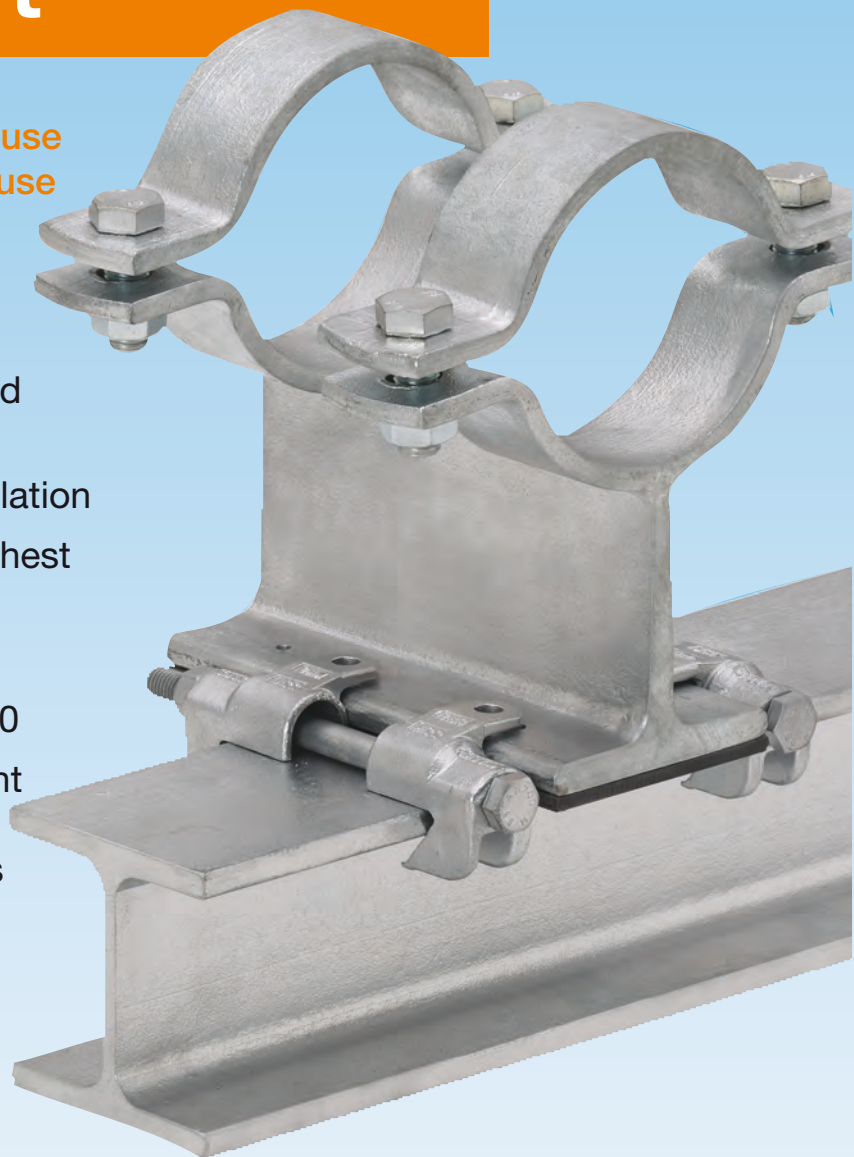

## MÜPRO heavy-duty pipe support

Support solutions for heavy-duty use in building technology, industrial use and plant construction.

- ▶ Established standard range for anchor/expansion points
- ▶ Products in various materials and surface treatment qualities
- ▶ For piping with and without insulation
- ▶ Manufactured to provide the highest degree of functionality
- ▶ Single and double-shell types
- ▶ Pipe sizes from DN 25 to DN 600
- ▶ Clamping sets for the attachment of the pipe sliding support to all common steel beam sections
- ▶ Accessories made to match the pipe supports

Pipe slide TF-1

Pipe slide for cooling pipes

Pipe slide FTP 100-2

Pipe slide LP-2 sliding plate